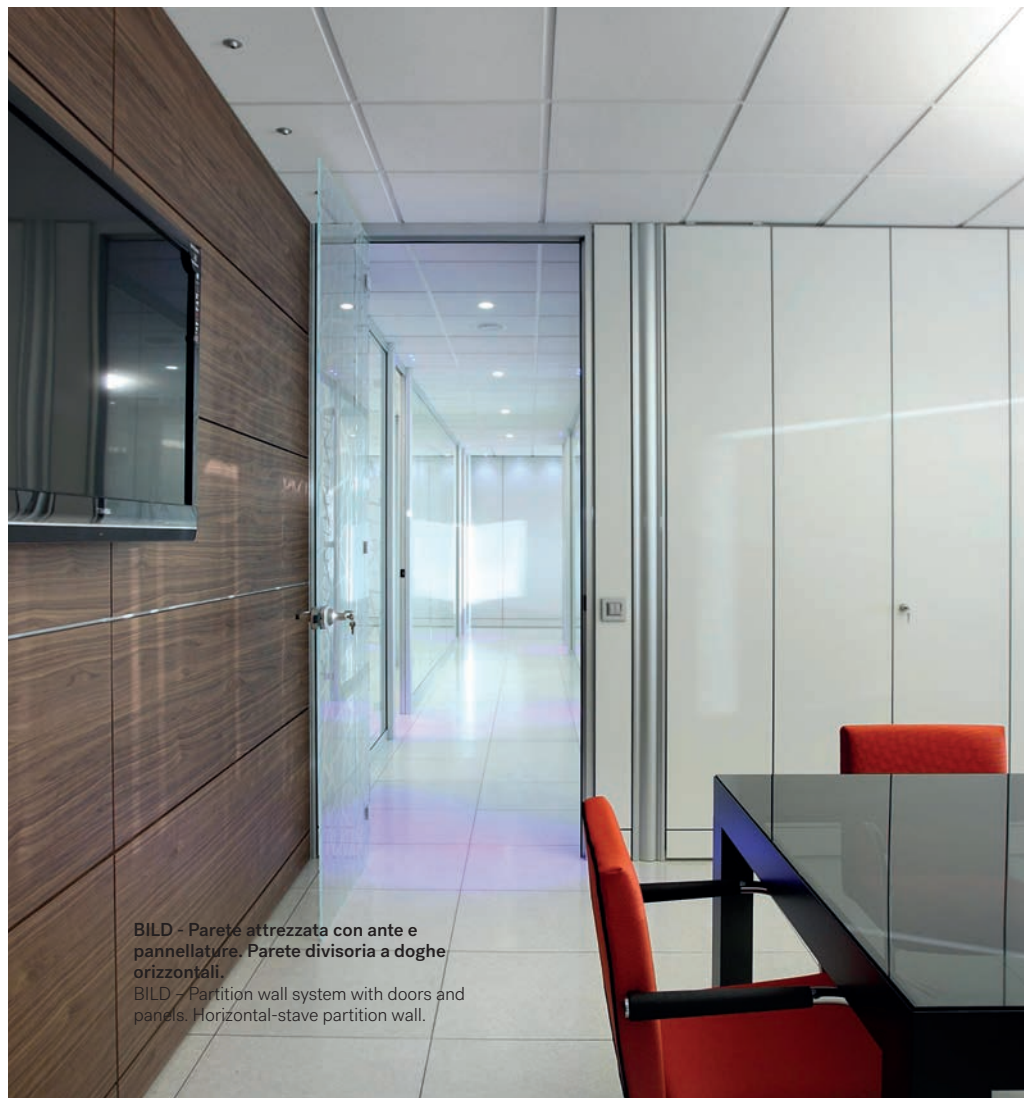

Bild - Partition wall system  
 Slate - Single-glass wall  
 Walls define workspaces and adjust to the needs of every single office, thanks to their high configurability and wide range of fittings and finishes.

BILD - Parete attrezzata con ante e pannellature. Parete divisoria a doghe orizzontali.  
 BILD - Partition wall system with doors and panels. Horizontal-slave partition wall.

SLATE - Parete monovetro, profili in alluminio anodizzato nero.  
 SLATE - Single-glass wall, black anodized-aluminium profiles.