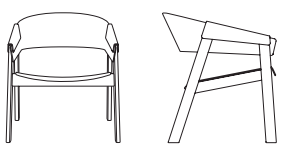

COVER LOUNGE CHAIR

THOMAS BENTZEN ON THE DESIGN "The Cover Lounge Chair came from a desire to create a comfortable lounging design in wood that was at once modern and timeless whilst deeply rooted in the traditions of Scandinavian craftsmanship. Shaping its backrest, seat and armrest covers in a form-pressed veneer made for a crisp and contemporary expression, paired with the elegant sentiments of its base in solid wood. The Cover Lounge Chair has a large, embracing seat while taking up little space in the room, joined by a refined yet durable appearance."

66,3 cm / 26.1"

61,2 cm / 24.1"

70,7 cm / 27.9"
SH 38,1 cm / 15"Armrest height 57,8 cm / 22.8"
Seat width 54,4 cm / 21.4"
Seat depth 48,8 cm / 19.2"

READY-TO-SHIP OPTIONS

Oak

Black

Stained
Dark Brown

READY-TO-SHIP OPTIONS LEATHER UPHOLSTERED SEAT

DESCRIPTION

By combining the ideals of Scandinavian design with a modern design language, the Cover Lounge Chair has a simple yet characteristically refined expression. The design features a grand seat while taking up little space in the room, complemented by its unique details of curved back, wooden armrest covers and slightly curved seat for any private or professional space.