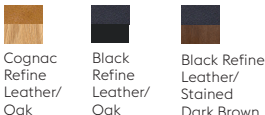

READY-TO-SHIP OPTIONS LEATHER UPHOLSTERED SEAT

Cognac
Refine
Leather/
Oak

Black
Refine
Leather/
Oak

Black Refine
Leather/
Stained
Dark Brown

DESIGNED BY / YEAR OF DESIGN

Thomas Bentzen / 2019

ABOUT THE DESIGNER

Thomas Bentzen is a Copenhagen-based designer, working to infuse his designs with a refined simplicity. His studio was founded in 2010, creating designs that have received international recognition at fairs and exhibitions all over the world.

CATEGORY

Lounge Chair

ENVIRONMENT

Indoor

COUNTRY OF PRODUCTION

Latvia

PREASSEMBLED

Yes

DESCRIPTION

By combining the ideals of Scandinavian design with a modern design language, the Cover Lounge Chair has a simple yet characteristically refined expression. The design features a grand seat while taking up little space in the room, complemented by its unique details of curved back, wooden armrest covers and slightly curved seat for any private or professional space.

MATERIAL

Oak version: Form pressed oak veneer shell. Frame in solid oak. Colored version: Seat and backrest in form pressed ash veneer. Base and legs in solid oak. Both versions with a water-based lacquer. Textile or leather upholstered seat. Textiles from Kvadrat and leather from premium leather suppliers.

CLEANING AND CARE

For textile versions, please find cleaning instructions for your chosen textile at kvadrat.dk. For leather versions clean leather with a dry cloth regularly. Treat the leather when needed using only special leather treatment products. For wood versions clean the chair with a damp cloth. If necessary only use a mild detergent or washing up liquid and not concentrated. Always wipe with a dry cloth afterwards. To minimize the risk of stains and marks, liquid, grease etc. should be removed straight away.

SPARE PARTS

Plastic glide included. Felt glides sold separately.

MADE-TO-ORDER

The non-standard colors of Midnight Blue and Dark Beige are made-to-order. The seat can be upholstered in the following Kvadrat textiles: Remix, Steelcut, Steelcut Trio, Canvas, Clara, Colline, Hallingdal, Divina, Divina MD, Divina Melange, Planum, Re-Wool, Sabi and Clay - Color 1, 3, 6, 7, 9, 10, 12, 13, 14, 15 & 17. Rohleder textile: Ocean - Color 3, 21, 32, 50, 52, 80 & 601. Leathers from selected premium leather suppliers.