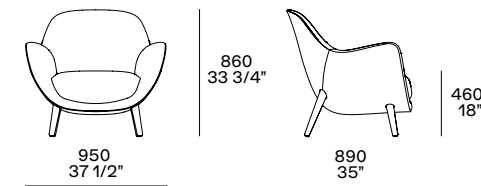

MAD QUEEN

Design Marcel Wanders, 2015

Scocca e seduta in poliuretano flessibile stampato, prerivestimento in fibra di poliestere. Rivestimento non sfoderabile in tessuto o pelle. Possibilità di rivestimento diverso tra interno ed esterno della scocca. Il rivestimento Gibson matelassé è disponibile solo per la scocca interna. Gambe in rovere spessart, rovere cenere e olmo nero o rivestite come l'esterno della scocca.

Body and seat in flexible moulded polyurethane, pre-cover in polyester fibre. Non-removable cover in fabric or leather. The inner and outer cover of the body can be in two different materials. Fabric Gibson matelassé is available only for the inner cover. Legs in spessart oak, cenere oak or black elm, or in the same material of the outer cover.