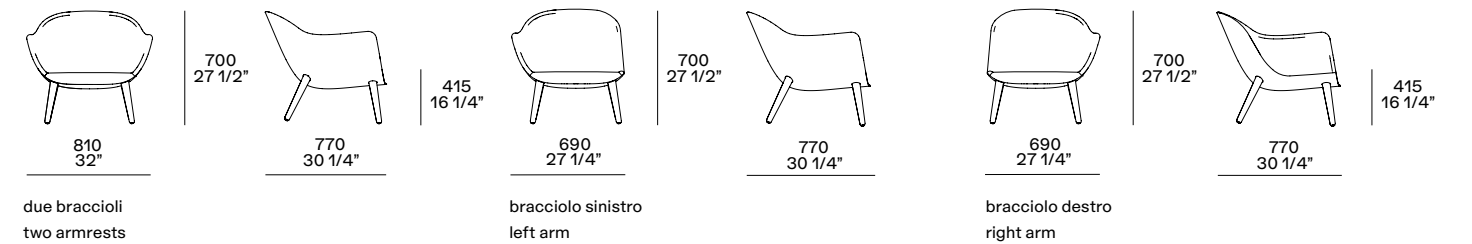

Gambe in essenza Legs in wood