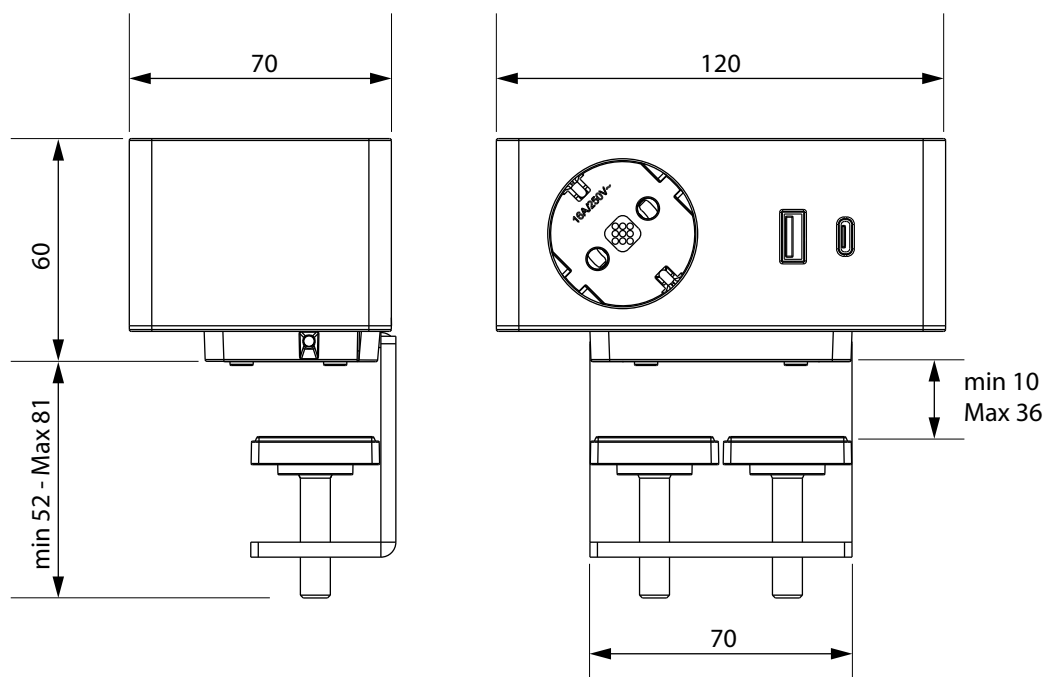

DIMENSIONI (mm) | DIMENSIONS (mm)