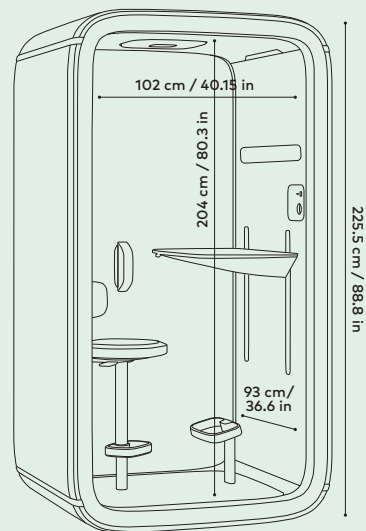

POWER

Power consumption	WHILE IN USE 34.5W on standard configuration. Standard configuration: • LED lights: 23.5W. • Fans in total: 7W. • Other components: 4W. STANDBY MODE 6W. Input 100–240 VAC, 10.0 A, 50–60 Hz.
Outlets	Power socket, USB-C charger. Optional LAN port.
Output values	Output AC (power socket) 100–240 VAC, 6.6A, 50–60 Hz. Output USB C charger: 18W.
Radio networks	LTE-FDD: B1/B2/B3/B4/B5/B7/B8/B12/B13/B18/B19/B20/B25/B26/B28 LTE-TDD: B38/B39/B40/B41 WCDMA: B1/B2/B4/B5/B6/B8/B19 GSM: B2/B3/B5/B8 BLE.
Output powers	BLE 10 dBm, LTE 23 dBm, GSM 850/900 33 dBm, GSM 1800/1900 30 dBm, WCDMA 24 dBm. Power cord can be led out of the bottom corner of the pod or from the roof. The cord length outside the pods is 4.5 m / 177.6 in.

DIMENSIONS

Framery One is
UL GREENGUARD GOLD
certified

Framery One shipped in North
America is UL 962 listed