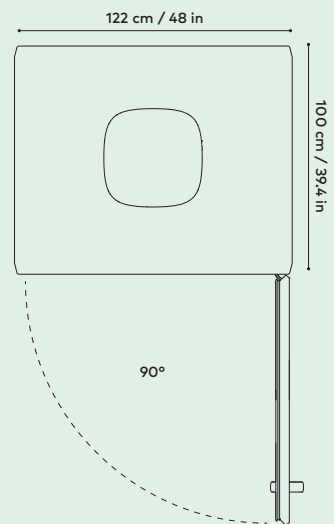

POWER

Power consumption	WHILE IN USE 34.5W on standard configuration. Standard configuration: • LED lights: 23.5W. • Fans in total: 7W. • Other components: 4W. STANDBY MODE 6W. Input 100–240 VAC, 10.0 A, 50–60 Hz.
Outlets	Power socket, USB-C charger. Optional LAN port.
Output values	Output AC (power socket) 100–240 VAC, 6.6A, 50–60 Hz. Output USB C charger: 18W.
Radio networks	LTE-FDD: B1/B2/B3/B4/B5/B7/B8/B12/B13/B18/B19/B20/B25/B26/B28 LTE-TDD: B38/B39/B40/B41 WCDMA: B1/B2/B4/B5/B6/B8/B19 GSM: B2/B3/B5/B8 BLE.
Output powers	BLE 10 dBm, LTE 23 dBm, GSM 850/900 33 dBm, GSM 1800/1900 30 dBm, WCDMA 24 dBm. Power cord can be led out of the bottom corner of the pod or from the roof. The cord length outside the pods is 4.5 m / 177.6 in.

DIMENSIONS

Framery One is
UL GREENGUARD GOLD
certified

Framery One shipped in North
America is UL 962 listed