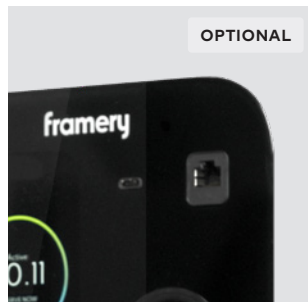

LAN PORT is possible to add to the UI Panel. This option includes a LAN cable.