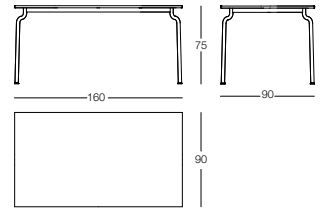

South

Design Konstantin Grcic, 2023

Table 200x90 cm, suitable for outdoor.

Frame in steel tube, cataphoretically treated and painted in polyester powder. Top in steel sheet. Adjustable and pivoting feet. Suitable for outdoor use.

Art. nr.	Frame in steel tube	Top in steel sheet
TV1400	colours	colours

Table 160x90 cm, suitable for outdoor.

Frame in steel tube, cataphoretically treated and painted in polyester powder. Top in steel sheet. Adjustable and pivoting feet. Suitable for outdoor use.

Art. nr.	Frame in steel tube	Top in steel sheet
TV1410	colours	colours

Table 90x90 cm, suitable for outdoor.

Frame in steel tube, cataphoretically treated and painted in polyester powder. Top in steel sheet. Adjustable and pivoting feet. Suitable for outdoor use.

Art. nr.	Frame in steel tube	Top in steel sheet
TV1420	colours	colours

Frame in steel tube	Top in steel sheet	Top thickness
 bordeaux 5280	 bordeaux 5280	steel sheet: 17 mm
 night blue 5282	 night blue 5282	