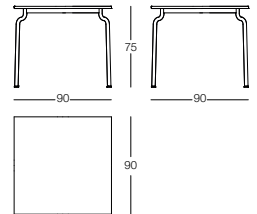

South

Design Konstantin Grcic, 2023

Table 200x90 cm, suitable for outdoor.

Frame in steel tube, cataphoretically treated and painted in polyester powder. Top in steel sheet. Adjustable and pivoting feet. Suitable for outdoor use.

Art. nr.	Frame in steel tube	Top in steel sheet
TV1400	colours	colours

Table 160x90 cm, suitable for outdoor.

Frame in steel tube, cataphoretically treated and painted in polyester powder. Top in steel sheet. Adjustable and pivoting feet. Suitable for outdoor use.

Art. nr.	Frame in steel tube	Top in steel sheet
TV1410	colours	colours

Table 90x90 cm, suitable for outdoor.

Frame in steel tube, cataphoretically treated and painted in polyester powder. Top in steel sheet. Adjustable and pivoting feet. Suitable for outdoor use.

Art. nr.	Frame in steel tube	Top in steel sheet
TV1420	colours	colours

Frame in steel tube	Top in steel sheet	Top thickness
 bordeaux 5280	 bordeaux 5280	steel sheet: 17 mm
 night blue 5282	 night blue 5282	