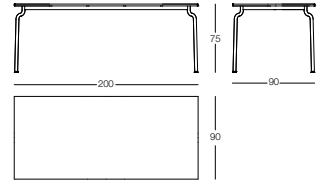

South

Design Konstantin Grcic, 2023

Table 200x90 cm, suitable for outdoor.

Frame in steel tube, cataphoretically treated and painted in polyester powder. Top in steel sheet. Adjustable and pivoting feet. Suitable for outdoor use.

Art. nr.	Frame in steel tube	Top in steel sheet
TV1400	colours	colours

Table 160x90 cm, suitable for outdoor.

Frame in steel tube, cataphoretically treated and painted in polyester powder. Top in steel sheet. Adjustable and pivoting feet. Suitable for outdoor use.

Art. nr.	Frame in steel tube	Top in steel sheet
TV1410	colours	colours

Table 90x90 cm, suitable for outdoor.

Frame in steel tube, cataphoretically treated and painted in polyester powder. Top in steel sheet. Adjustable and pivoting feet. Suitable for outdoor use.

Art. nr.	Frame in steel tube	Top in steel sheet
TV1420	colours	colours

Frame in steel tube	Top in steel sheet	Top thickness
 bordeaux 5280	 bordeaux 5280	steel sheet: 17 mm
 night blue 5282	 night blue 5282	