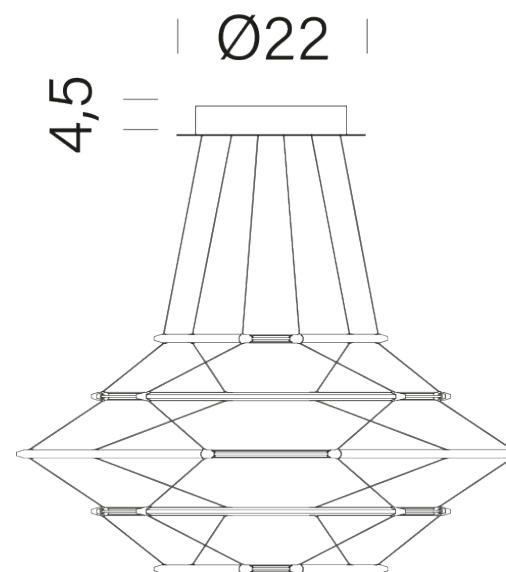

33 ± 2

DROP 5 - 2 / 2